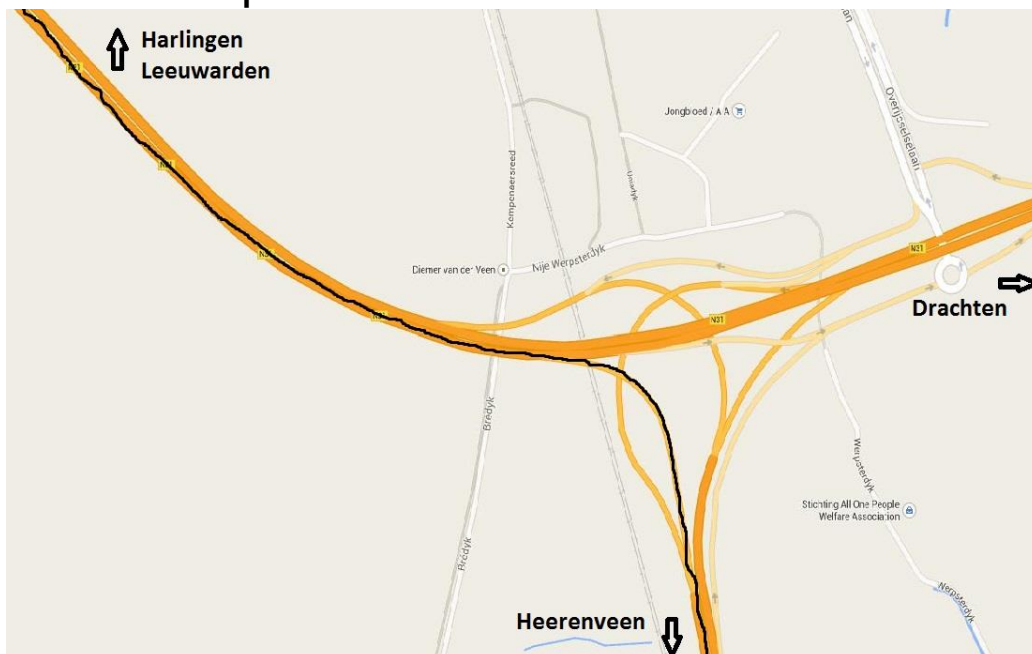

# Route to Dairy Campus - Leeuwarden

**Please note:** Some GPS systems will not recognize the route between map 1 and map 2 (new highway)

Overview:

Detail map 1:

From Heerenveen: Keep left and follow the direction Harlingen / Leeuwarden

From Drachten: follow Harlingen/Leeuwarden

Detail map 2:

- Take exit 24: Leeuwarden / Deinum / Bolsward
- At the traffic lights turn left --> Leeuwarden
- At the next traffic lights turn right -> Zwette V
- At all 3 roundabouts please continue straight and you're at Dairy Campus