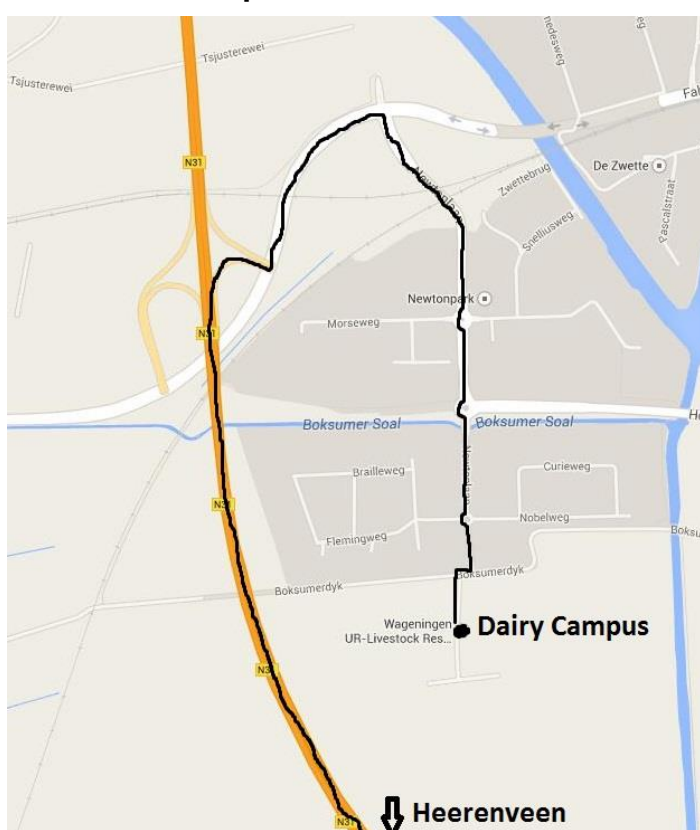

# Route to Dairy Campus - Leeuwarden

**Please note:** Some GPS systems will not recognize the route between map 1 and map 2 (new highway)

Overview:

Detail map 1:

From Heerenveen: Keep left and follow the direction Harlingen / Leeuwarden

From Drachten: follow Harlingen/Leeuwarden

Detail map 2:

- Take exit 24: Leeuwarden / Deinum / Bolsward
- At the traffic lights turn left --> Leeuwarden
- At the next traffic lights turn right -> Zwette V
- At all 3 roundabouts please continue straight and you're at Dairy Campus