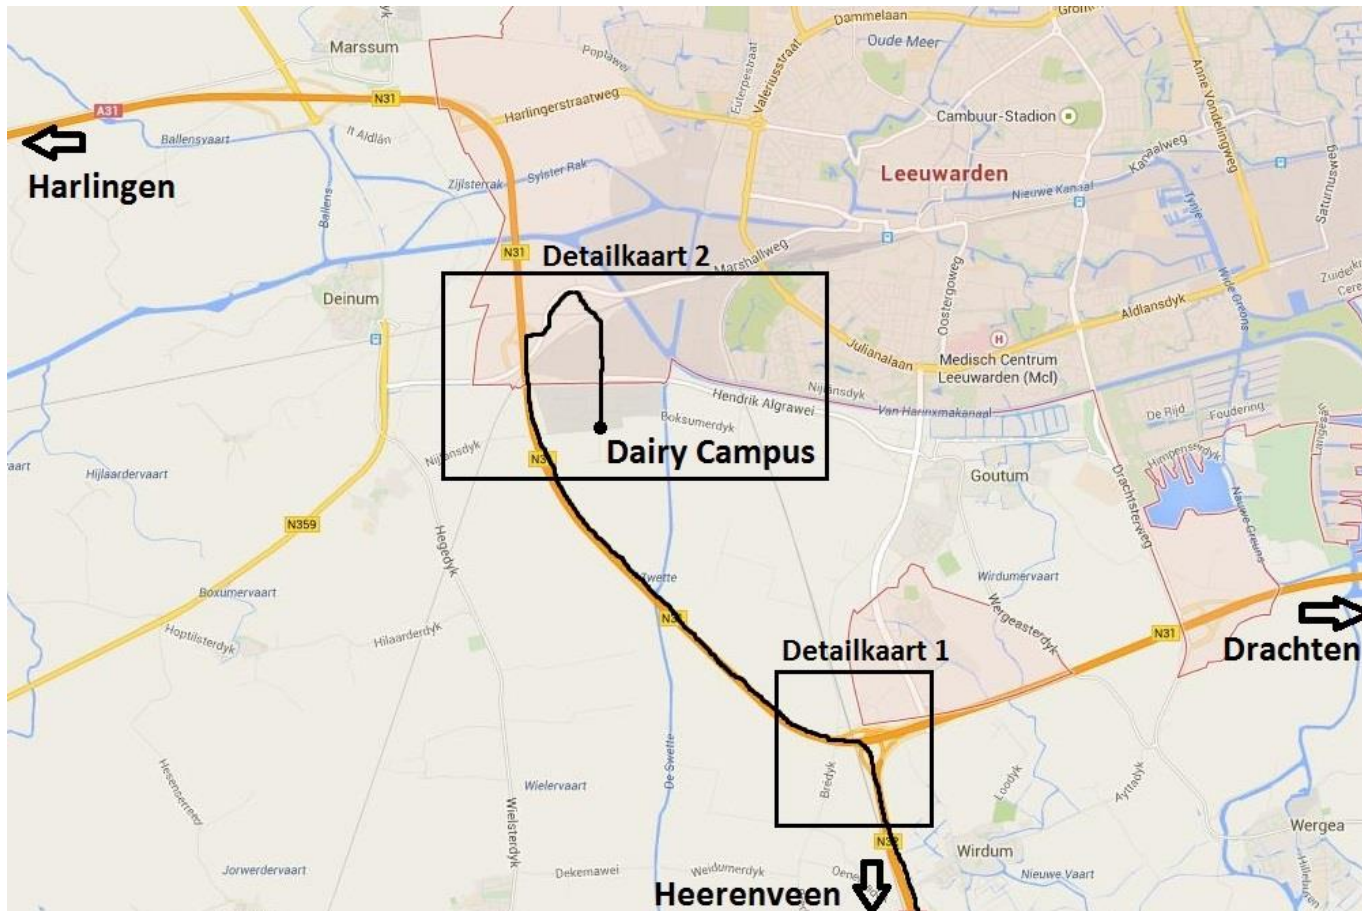

# Route to Dairy Campus - Leeuwarden

**Please note:** Some GPS systems will not recognize the route between map 1 and map 2 (new highway)

Overview:

Detail map 1:

From Heerenveen: Keep left and follow the direction Harlingen / Leeuwarden

From Drachten: follow Harlingen/Leeuwarden

Detail map 2:

- Take exit 24: Leeuwarden / Deinum / Bolsward
- At the traffic lights turn left --> Leeuwarden
- At the next traffic lights turn right -> Zwette V
- At all 3 roundabouts please continue straight and you're at Dairy Campus